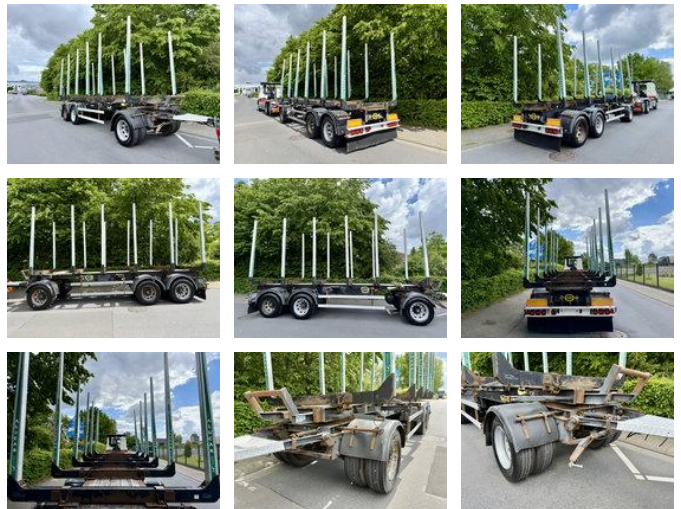

Al Shogran GmbH

Export & Import LKW Handel

Jumbo 3 x Achsen PBW / Holztransporter

General features

Brand	Jumbo
Subcategory	Timber
Licence plate	WX-ZN-86
Construction year	2007
Date of first registration	17-08-2007
Condition	Used
Reference	Anhänger.: 05

Characteristics

Empty weight	5.410kg
GVW	28.000kg
Serial number	XL9TV28XX7A006026

Jumbo 3 x Achsen PBW / Holztransporter

Technical specifications

Number of axes

3

Accessories