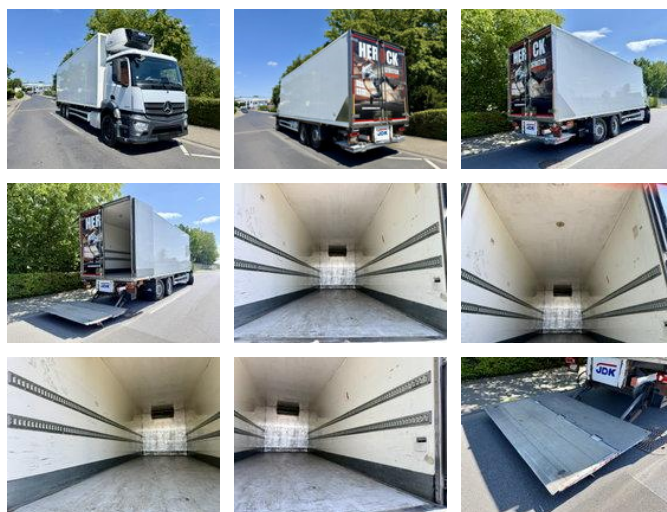

Mercedes-Benz Antos 2635/Carrier Supra 1250/Eu6/ Lenk+Liftachse/LBW

General characteristics

Brand	Mercedes-Benz
Model	Antos
Subcategory	Refrigerated
Meter reading	739.101km
Year of construction	2015
Date of first registration	02-07-2015
Colour	Wit
Condition	Used
General state	Good
Fuel	Diesel
Emission class	Euro 6
Reference	79

Properties

Single weight	12.060kg
GVW	26.000kg
Cabin	Nee
Serial number	WDB9630201L952042

Mercedes-Benz Antos 2635/Carrier Supra 1250/Eu6/ Lenk+Liftachse/LBW

Technical specifications

Number of axes	3
Axis configuration	6x2
Transmission	Automatic
Assets	260kw