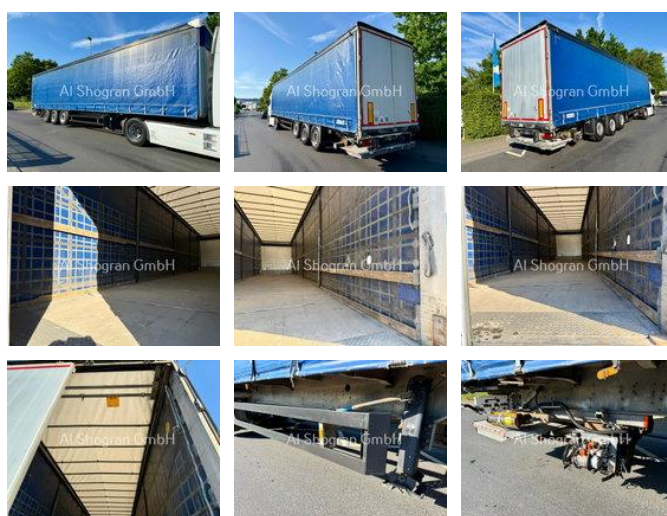

Schmitz Cargobull Edscha /2x Liftachse / 3x Achsen

General characteristics

Brand	Schmitz Cargobull
Subcategory	Tilt
Year of construction	2013
Date of first registration	12-03-2013
Condition	Used
General state	Good
Reference	Auflieger.: 06

Properties

Single weight	7.306kg
GVW	38.000kg
Serial number	WSM00000003174389

Schmitz Cargobull Edscha /2x Liftachse / 3x Achsen

Technical specifications

Number of axes

3

Accessories

- Rear doors
-
-
-
-